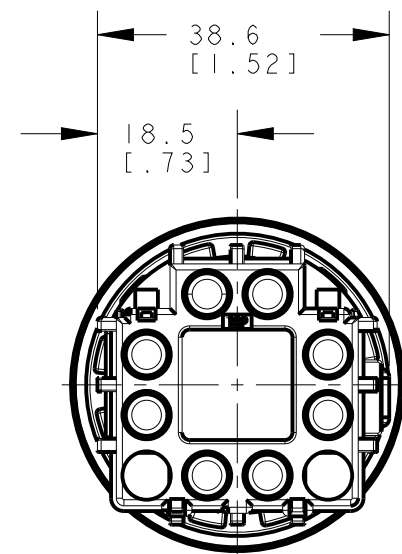

8

7

6

5

4

3

2

1

D

D

C

C

B

B

A

A