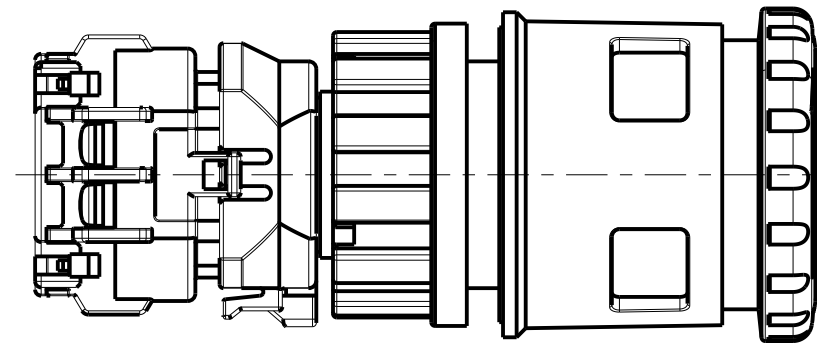

8

7

6

5

4

3

2

1

D

D

C

C

B

B

A

A