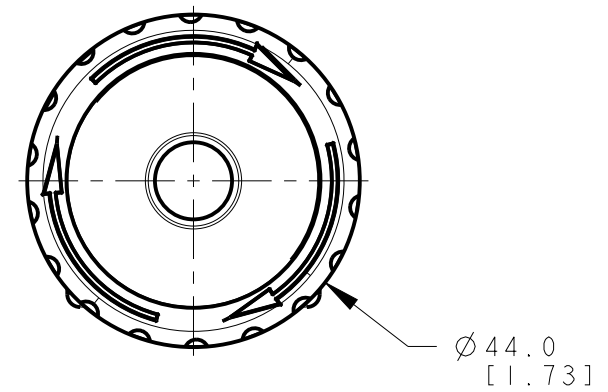

ISOMETRIC VIEW

This drawing is the property of BANNER ENGINEERING CORP. and is proprietary in general and in detail. Its contents shall not be revealed to outside parties without written consent of BANNER.

BANNER ENGINEERING CORP.
P.O. BOX 9414
MINNEAPOLIS, MN 55440

THIRD ANGLE PROJECTION

TITLE
SSA-EBIMxxx-xx

SIZE B DRAWING NO. **178424** REV. **A**

SCALE 1:1 SHEET 1 OF 1

NOTES:
1. ALL DIMENSIONS ARE MILLIMETERS [INCHES] UNLESS OTHERWISE NOTED.

8

7

6

5

4

3

2

1

PRO/E