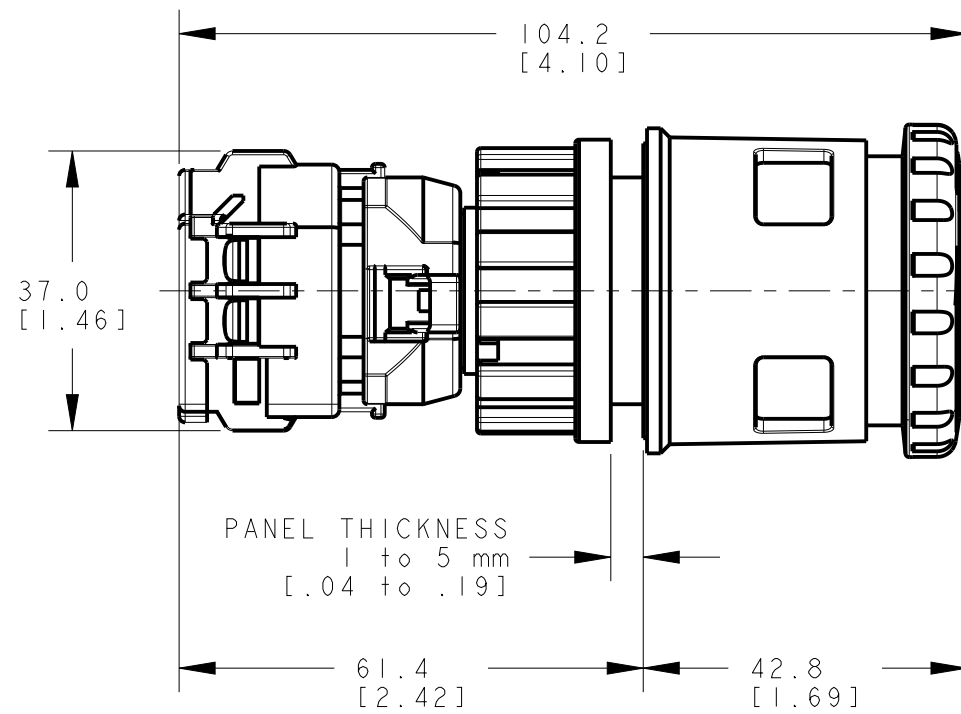

8

7

6

5

4

3

2

1

D

D

C

C

B

B

A

A